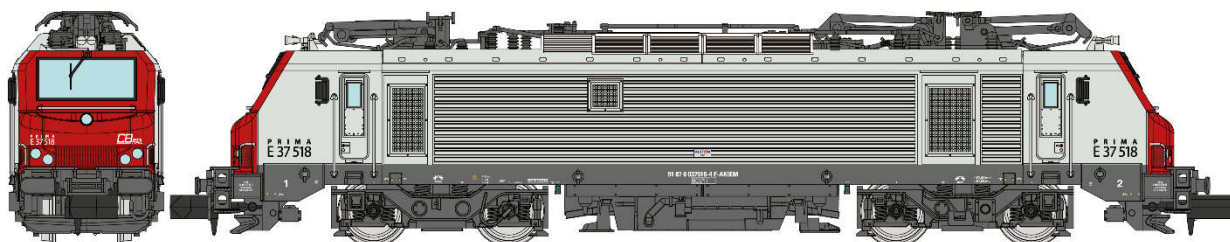

Catalogue BB27000-BB37000 Alstom

Série 2 - Echelle N

Alstom BB27000-BB37000 Series 2, N scale

NW-296 – BB 27063 livrée FRET, SNCF Ep. V- VI
NW-296 – Electric locomotive BB 27063, FRET livery, SNCF Ep.V-VI

NW-297 – BB 27137M REGIO RAIL livrée bleue, Ep. VI
NW-297 – Electric locomotive BB 27137M, REGIO RAIL blue livery, Ep.VI

NW-298 – BB 27162 EURO CARGO RAIL, Ep. VI
NW-298 – Electric locomotive BB 27162, EURO CARGO RAIL livery, SNCF Ep.VI

NW-299 – BB 27135M LINEAS, Ep. VI
NW-299 – Electric locomotive BB 27135M, LINEAS pink livery, Ep.VI

NW-300 – BB 37027 FRET SNCF Logo Casquette, Ep. V-VI
NW-300 - Electric locomotive FRET SNCF BB37027, Ep. V-VI