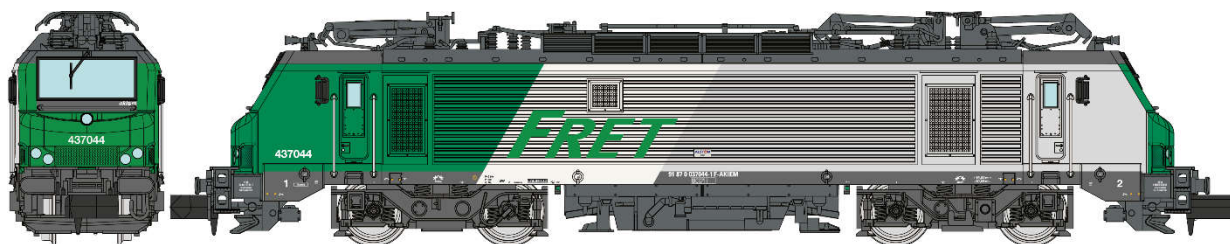

Catalogue BB27000-BB37000 Alstom

Série 2 - Echelle N

Alstom BB27000-BB37000 Series 2, N scale

NW-296 – BB 27063 livrée FRET, SNCF Ep. V- VI
NW-296 – Electric locomotive BB 27063, FRET livery, SNCF Ep.V-VI

NW-297 – BB 27137M REGIO RAIL livrée bleue, Ep. VI
NW-297 – Electric locomotive BB 27137M, REGIO RAIL blue livery, Ep.VI

NW-298 – BB 27162 EURO CARGO RAIL, Ep. VI
NW-298 – Electric locomotive BB 27162, EURO CARGO RAIL livery, SNCF Ep.VI

NW-299 – BB 27135M LINEAS, Ep. VI
NW-299 – Electric locomotive BB 27135M, LINEAS pink livery, Ep.VI

NW-300 – BB 37027 FRET SNCF Logo Casquette, Ep. V-VI
NW-300 - Electric locomotive FRET SNCF BB37027, Ep. V-VI

NW-301 – Prima E 37518 CB RAIL, Ep. VI
NW-301 – Electric locomotive Prima E 37518 CB Rail Ep. VI

NW-302 – BB 37044 CAPTRAIN, livrée FRET, Ep VI
NW-302 – Electric locomotive BB 37044 CAPTRAIN, FRET livery, SNCF Ep. VI