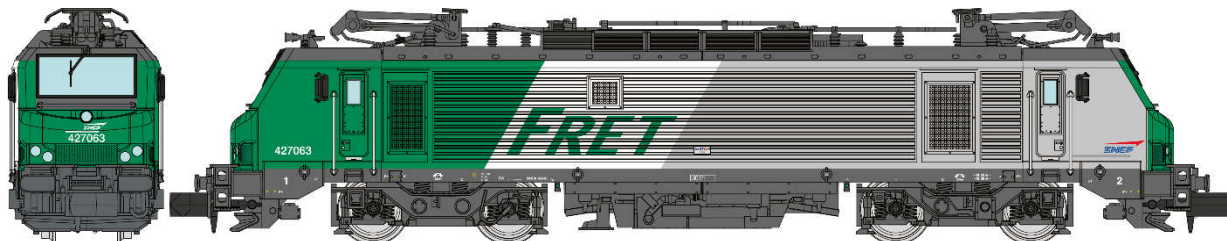

Catalogue BB27000-BB37000 Alstom

Série 2 - Echelle N

Alstom BB27000-BB37000 Series 2, N scale

NW-296 – BB 27063 livrée FRET, SNCF Ep. V- VI
NW-296 – Electric locomotive BB 27063, FRET livery, SNCF Ep.V-VI

NW-297 – BB 27137M REGIO RAIL livrée bleue, Ep. VI
NW-297 – Electric locomotive BB 27137M, REGIO RAIL blue livery, Ep.VI

NW-298 – BB 27162 EURO CARGO RAIL, Ep. VI
NW-298 – Electric locomotive BB 27162, EURO CARGO RAIL livery, SNCF Ep.VI

NW-299 – BB 27135M LINEAS, Ep. VI
NW-299 – Electric locomotive BB 27135M, LINEAS pink livery, Ep.VI

NW-300 – BB 37027 FRET SNCF Logo Casquette, Ep. V-VI
NW-300 - Electric locomotive FRET SNCF BB37027, Ep. V-VI

NW-301 – Prima E 37518 CB RAIL, Ep. VI
NW-301 – Electric locomotive Prima E 37518 CB Rail Ep. VI

NW-302 – BB 37044 CAPTRAIN, livrée FRET, Ep VI
NW-302 – Electric locomotive BB 37044 CAPTRAIN, FRET livery, SNCF Ep. VI